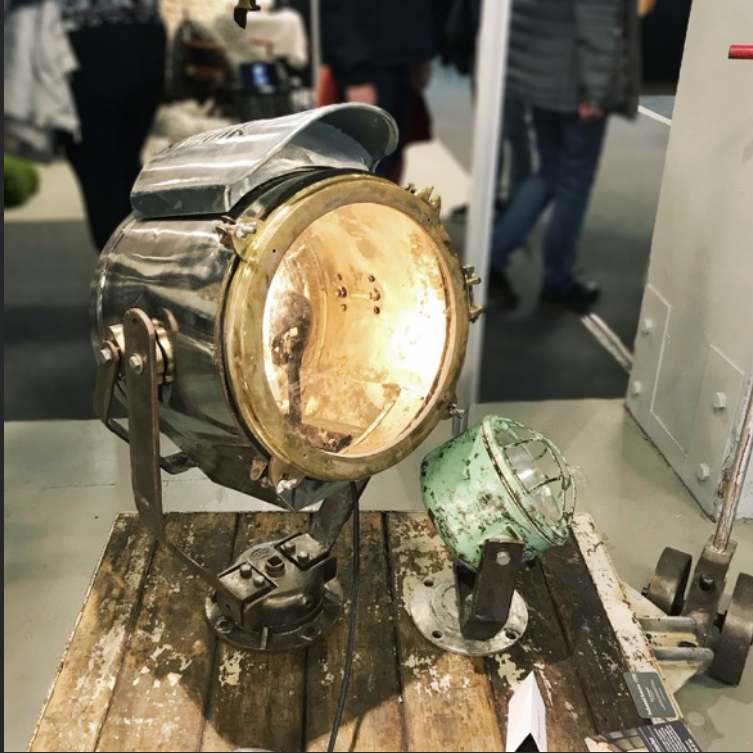

KAWASHIMA^{koki}

Type: Spot

Size category: Large

Stock: 2 (+2 pre-order)

Manufacturer: Kawashima Koki

Material: Stainless steel / brass

Iron stand

Diameter: 38 cm

Length: 42 cm

Height: 78 cm

Just the right amount of patina