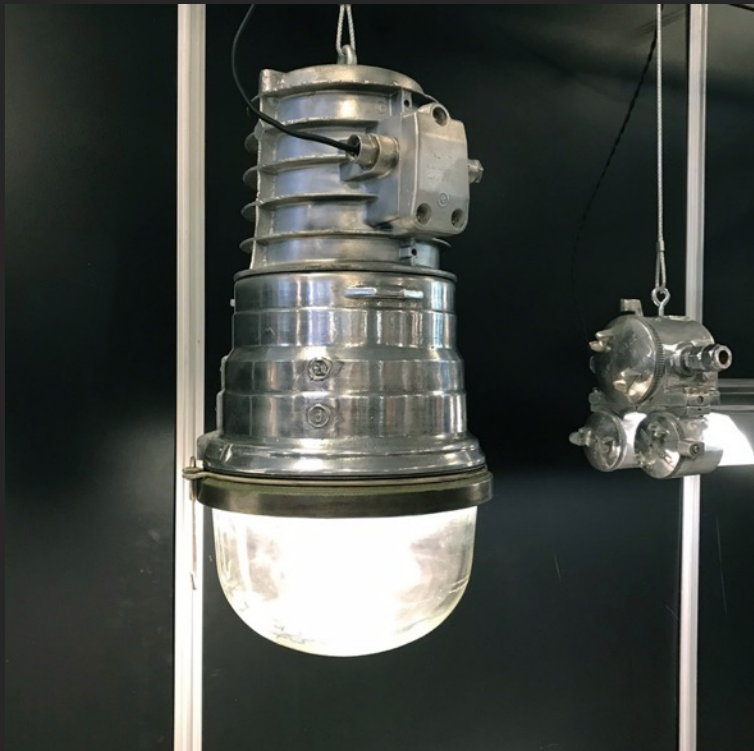

Little^{BULB}

Type: Pendant/floor lamp

Size category: Large

Stock: 12 (+10 pre-order)

Manufacturer: EOW

Material: Aluminium

Diameter: 32

Length: 61 cm

Danish street lamp - redesigned

TUBE LIGHTS AND OTHER

Floating EXPLO

Type: Tube light

Size category: Large

Stock: 15 (+100 pre-order)

Manufacturer: EOW

Material: Aluminium