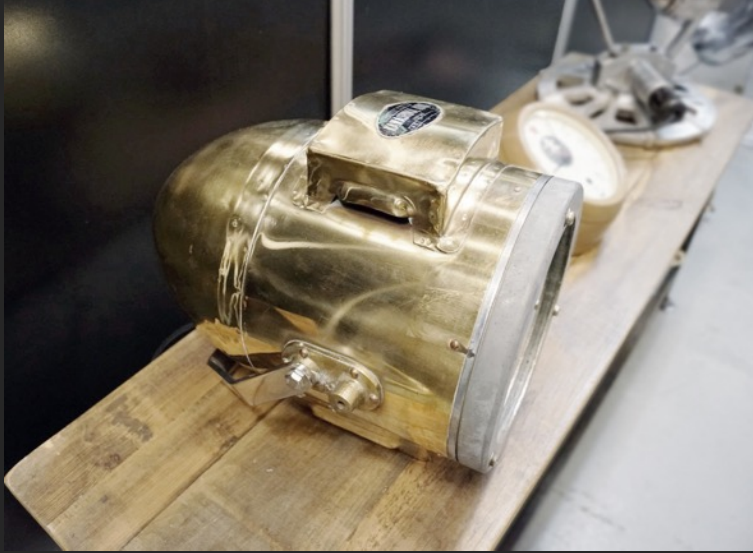

Size category: Small

Stock: 2

Material: Brass / original paint.
Iron stand

Green and sturdy. Goes well with
cigars and whiskey.

Golden^{Bull}

Type: Spot

Size category: Small

Stock: 1