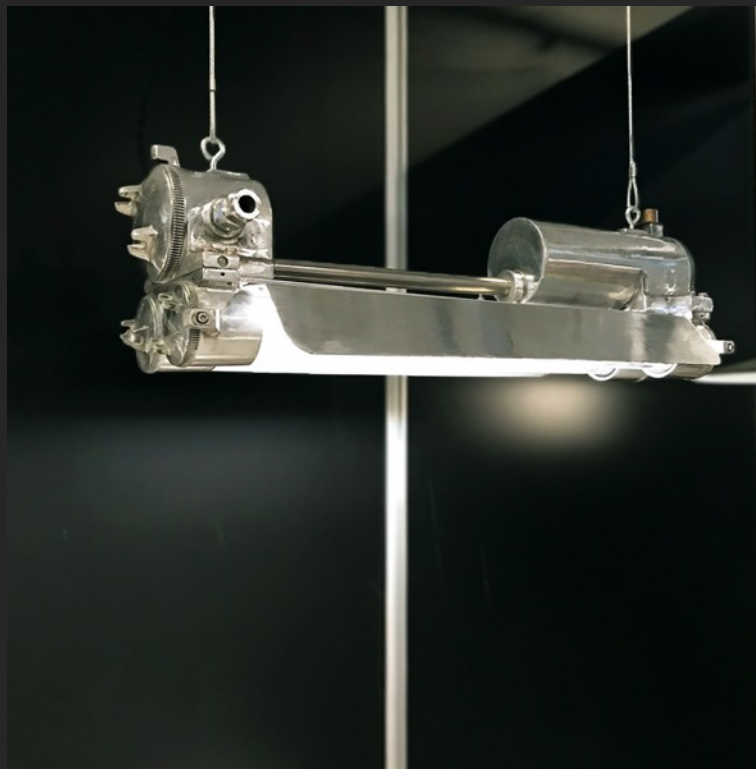

Floating EXPLO

Type: Tube light

Size category: Large

Stock: 15 (+100 pre-order)

Manufacturer: EOW

Material: Aluminium

Length: 72 cm

Width: 32 cm

Height: 27 cm

Weight: 12,4 kg

LED

Superb quality tube light
manufactured in the 1970's.
Formerly used as explosion proof
lights on a gas carrier.